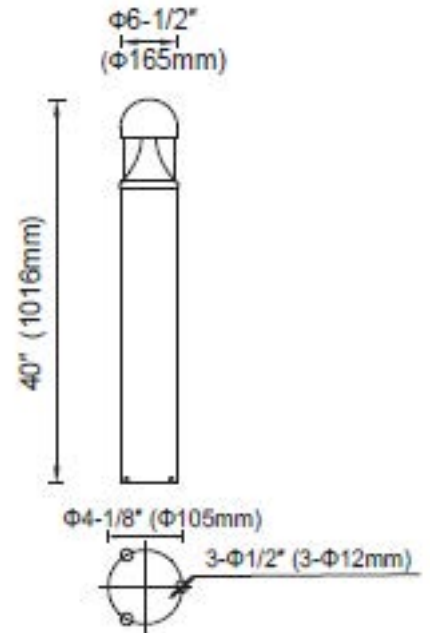

**SPECIFICATIONS AND FEATURES**

**Street / Parking Lot Light**

Product Type .....	Bollard
Manufacturer .....	uSaveLED
Model Number.....	USBLD25WYS-SI-B
Price .....	\$379.00
Voltage .....	90-277VAC / 347-480VAC Available
Wattage .....	25
Lumens .....	1,925
Lumens Per Watt .....	77
Beam Angle.....	150
Base Type / Connection .....	Direct Wired
Kelvin (CCT).....	3000/4000/5000
CRI .....	>70
Power Factor.....	>0.95
Life Span (Hours) .....	50,000+ (L70)
Dimmable.....	NO
Waterproof .....	YES (IP65)
Certifications.....	ETL, RoHS
Length of Warranty (YEARS).....	5yr
Dimensions .....	40" x 6.5"
Operating Temperature .....	-4°F to 113°F
Suggested Replacement For: .....	75W Metal Halide Fixture and Bulb
Percent of wattage saved from .....	66.67% average replacement*
(*excludes savings in labor, frequency of bulb changes, ballast, and HVAC savings)	
Notes.....	Black or Bronze Finish Available