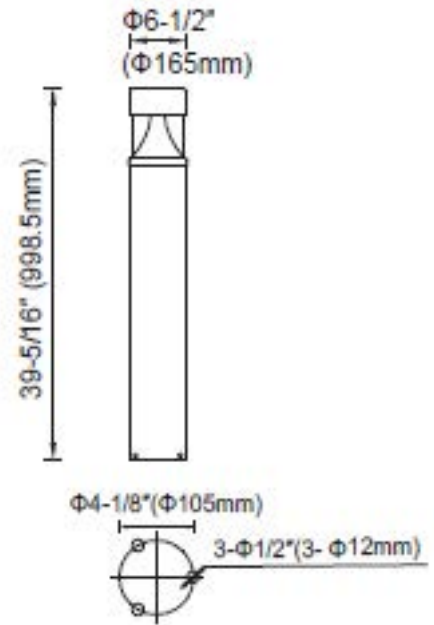

SPECIFICATIONS AND FEATURES

Street / Parking Lot Light

Product Type	Bollard
Manufacturer	uSaveLED
Model Number.....	USBLD25WYS-SI-D
Price	\$369.00
Voltage	90-277VAC / 347-480VAC Available
Wattage	25
Lumens	1,925
Lumens Per Watt	77
Beam Angle.....	150
Base Type / Connection	Direct Wired
Kelvin (CCT).....	3000/4000/5000
CRI	>70
Power Factor.....	>0.95
Life Span (Hours)	50,000+ (L70)
Dimmable.....	NO
Waterproof	YES (IP65)
Certifications.....	ETL, RoHS
Length of Warranty (YEARS).....	5yr
Dimensions	39.32"x6.5"
Operating Temperature	-4°F to 113°F
Suggested Replacement For:	75W Metal Halide Fixture and Bulb
Percent of wattage saved from average replacement*	66.67%
(*excludes savings in labor, frequency of bulb changes, ballast, and HVAC savings)	
Notes.....	Black or Bronze Finish Available