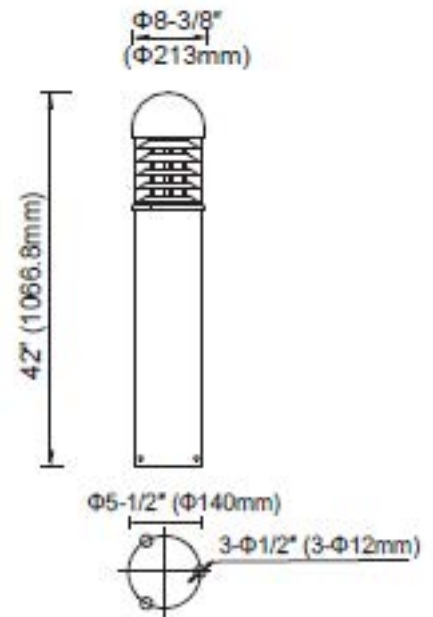

SPECIFICATIONS AND FEATURES

Street / Parking Lot Light

Product Type	Bollard
Manufacturer	uSaveLED
Model Number.....	USBLD25WYS-S2-A
Price	\$445.00
Voltage	90-277VAC / 347-480VAC Available
Wattage	25
Lumens	1,325
Lumens Per Watt	53
Beam Angle.....	120
Base Type / Connection	Direct Wired
Kelvin (CCT).....	3000/4000/5000
CRI	>70
Power Factor.....	>0.95
Life Span (Hours)	50,000+ (L70)
Dimmable.....	NO
Waterproof	YES (IP65)
Certifications.....	ETL, RoHS
Length of Warranty (YEARS).....	5yr
Dimensions	42"x8.38"
Operating Temperature	-4°F to 113°F
Suggested Replacement For:	50W Metal Halide Fixture and Bulb
Percent of wattage saved from	50% average replacement*
(*excludes savings in labor, frequency of bulb changes, ballast, and HVAC savings)	
Notes.....	Black or Bronze Finish Available

Add some modern style to your office plaza, park, residential community and more with the Sleek modern bollard design featuring Extruded Aluminum Housing and Aluminum Reflector.