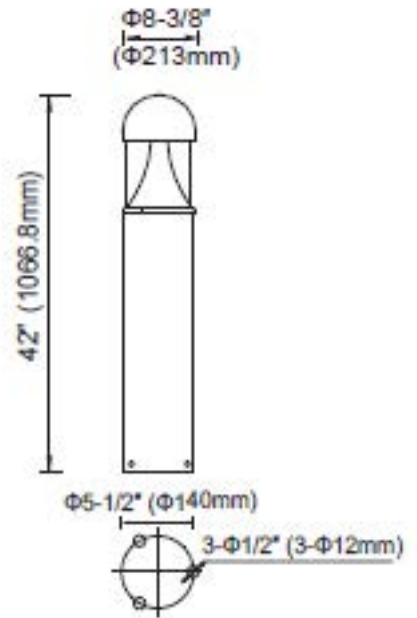

### Street / Parking Lot Light

Product Type .....	Bollard
Manufacturer .....	uSaveLED
Model Number.....	USBLD25WYS-S2-B
Price .....	\$429.00
Voltage .....	90-277VAC / 347-480VAC Available
Wattage .....	25
Lumens .....	1,925
Lumens Per Watt .....	77
Beam Angle.....	150
Base Type / Connection .....	Direct Wired
Kelvin (CCT).....	3000/4000/5000
CRI .....	>70
Power Factor.....	>0.95
Life Span (Hours) .....	50,000+ (L70)
Dimmable.....	NO
Waterproof .....	YES (IP65)
Certifications.....	ETL, RoHS
Length of Warranty (YEARS).....	5yr
Dimensions .....	42"x8.38"
Operating Temperature .....	-4°F to 113°F
Suggested Replacement For: .....	75W Metal Halide Fixture and Bulb
Percent of wattage saved from average replacement*	66.67%
(*excludes savings in labor, frequency of bulb changes, ballast, and HVAC savings)	
Notes.....	Black or Bronze Finish Available