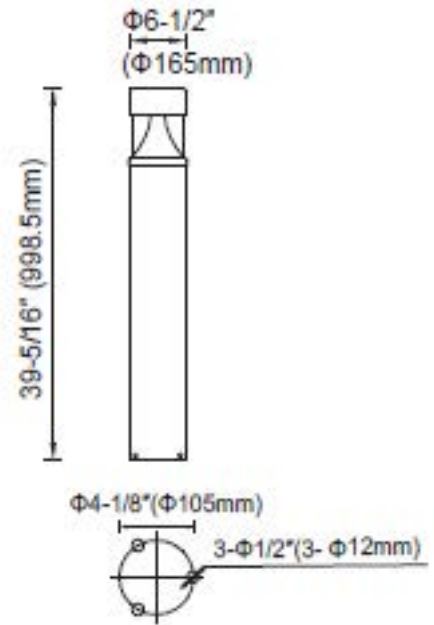

SPECIFICATIONS AND FEATURES

Street / Parking Lot Light

Product Type	Bollard
Manufacturer	uSaveLED
Model Number.....	USBLD35WYS-SI-D
Price	\$415.00
Voltage	90-277VAC / 347-480VAC Available
Wattage	35
Lumens	3,220
Lumens Per Watt	92
Beam Angle.....	150
Base Type / Connection	Direct Wired
Kelvin (CCT).....	3000/4000/5000
CRI	>70
Power Factor.....	>0.95
Life Span (Hours)	50,000+ (L70)
Dimmable.....	NO
Waterproof	YES (IP65)
Certifications.....	ETL, RoHS
Length of Warranty (YEARS).....	5yr
Dimensions	39.32"x6.5"
Operating Temperature	-4°F to 113°F
Suggested Replacement For:	125W Metal Halide Fixture and Bulb
Percent of wattage saved from	72% average replacement*
(*excludes savings in labor, frequency of bulb changes, ballast, and HVAC savings)	
Notes.....	Black or Bronze Finish Available