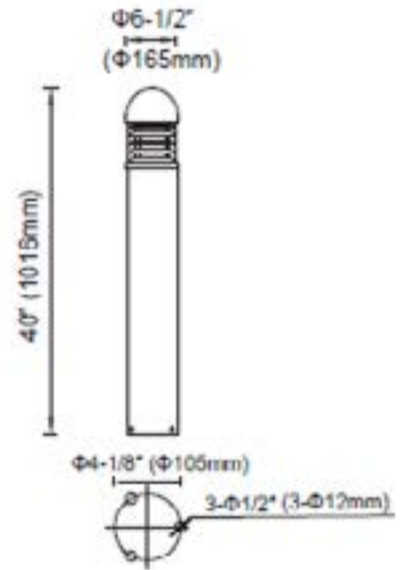

SPECIFICATIONS AND FEATURES

Street / Parking Lot Light

Product Type	Bollard
Manufacturer	uSaveLED
Model Number.....	USBLD25WYS-S1-A
Price	\$385.00
Voltage	90-277VAC / 347-480VAC Available
Wattage	25
Lumens	1,325
Lumens Per Watt	53
Beam Angle.....	120
Base Type / Connection	Direct Wired
Kelvin (CCT).....	3000/4000/5000
CRI	>70
Power Factor.....	>0.95
Life Span (Hours)	50,000+ (L70)
Dimmable.....	NO
Waterproof	YES (IP65)
Certifications.....	ETL, RoHS
Length of Warranty (YEARS).....	5yr
Dimensions	40" x 6.5"
Operating Temperature	-4°F to 113°F
Suggested Replacement For:	50W Metal Halide Fixture and Bulb
Percent of wattage saved from average replacement*	50%
(*excludes savings in labor, frequency of bulb changes, ballast, and HVAC savings)	
Notes.....	Black or Bronze Finish Available