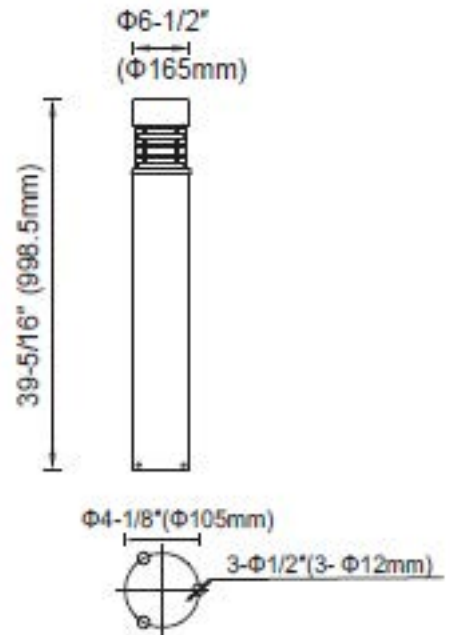

**SPECIFICATIONS AND FEATURES**

**Street / Parking Lot Light**

Product Type .....	Bollard
Manufacturer .....	uSaveLED
Model Number.....	USBLD25WYS-SI-C
Price .....	\$385.00
Voltage .....	90-277VAC / 347-480VAC Available
Wattage .....	25
Lumens .....	1,325
Lumens Per Watt .....	53
Beam Angle.....	120
Base Type / Connection .....	Direct Wired
Kelvin (CCT).....	3000/4000/5000
CRI .....	>70
Power Factor.....	>0.95
Life Span (Hours) .....	50,000+ (L70)
Dimmable.....	NO
Waterproof .....	YES (IP65)
Certifications.....	ETL, RoHS
Length of Warranty (YEARS).....	5yr
Dimensions .....	39.32"x6.5"
Operating Temperature .....	-4°F to 113°F
Suggested Replacement For: .....	50W Metal Halide Fixture and Bulb
Percent of wattage saved from .....	50% average replacement*
(*excludes savings in labor, frequency of bulb changes, ballast, and HVAC savings)	
Notes.....	Black or Bronze Finish Available