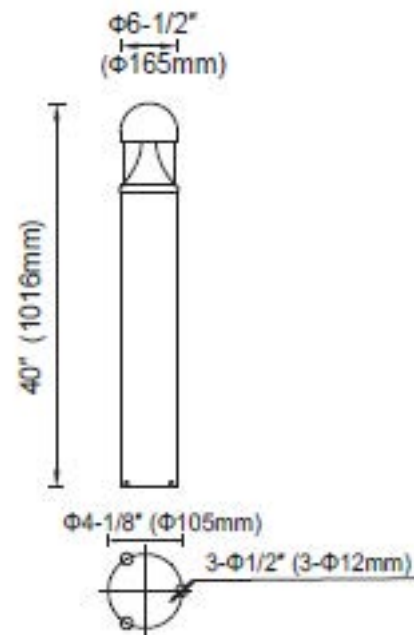

SPECIFICATIONS AND FEATURES

Street / Parking Lot Light

Product Type	Bollard
Manufacturer	uSaveLED
Model Number.....	USBLD35WYS-SI-B
Price	\$415.00
Voltage	90-277VAC / 347-480VAC Available
Wattage	35
Lumens	3,320
Lumens Per Watt	94.86
Beam Angle.....	150
Base Type / Connection	Direct Wired
Kelvin (CCT).....	3000/4000/5000
CRI	>70
Power Factor.....	>0.95
Life Span (Hours)	50,000+ (L70)
Dimmable.....	NO
Waterproof	YES (IP65)
Certifications.....	ETL, RoHS
Length of Warranty (YEARS).....	5yr
Dimensions	40" x 6.5"
Operating Temperature	-4°F to 113°F
Suggested Replacement For:	125W Metal Halide Fixture and Bulb
Percent of wattage saved from	72% average replacement*
(*excludes savings in labor, frequency of bulb changes, ballast, and HVAC savings)	
Notes.....	Black or Bronze Finish Available