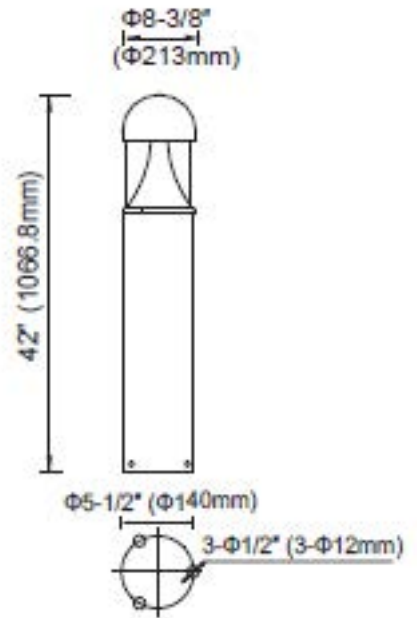

### Street / Parking Lot Light

Product Type .....	Bollard
Manufacturer .....	uSaveLED
Model Number.....	USBLD35WYS-S2-B
Price .....	\$475.00
Voltage .....	90-277VAC / 347-480VAC Available
Wattage .....	35
Lumens .....	3,220
Lumens Per Watt .....	92
Beam Angle.....	150
Base Type / Connection .....	Direct Wired
Kelvin (CCT).....	3000/4000/5000
CRI .....	>70
Power Factor.....	>0.95
Life Span (Hours) .....	50,000+ (L70)
Dimmable.....	NO
Waterproof .....	YES (IP65)
Certifications.....	ETL, RoHS
Length of Warranty (YEARS).....	5yr
Dimensions .....	42"x8.38"
Operating Temperature .....	-4°F to 113°F
Suggested Replacement For: .....	125W Metal Halide Fixture and Bulb
Percent of wattage saved from .....	72% average replacement*
(*excludes savings in labor, frequency of bulb changes, ballast, and HVAC savings)	
Notes.....	Black or Bronze Finish Available