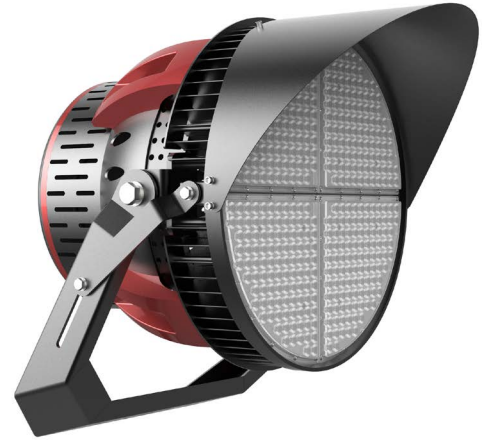

**SPECIFICATIONS AND FEATURES**

**Stadium Flood Light**

|  |  |
|--|--|
| Product Type .....   | DLC Approved Stadium Flood Light   |
| Manufacturer .....   | uSaveLED   |
| Model Number.....  | USFLR500WHD  |
| Special Price (10 units or more*).....   | \$909.00   |
| Price (less than 10 units*) .....  | \$1,009.00   |
| Voltage .....  | 100-277VAC   |
| Wattage .....  | 500  |
| Lumens .....   | 65,000   |
| Lumens Per Watt .....  | 130  |
| LED Chipset .....  | Philips Lumileds   |
| Mounting .....   | U-Bracket  |
| EPA Rating .....   | 1.60Ft <sup>2</sup>  |
| Beam Angle (degrees) .....   | 25°/40°/80°  |
| Kelvin (CCT).....  | 3000/4000/5000/5700/6500   |
| CRI .....  | >80  |
| Power Factor.....  | >0.9   |
| Life Span (Hours) .....  | 50,000+  |
| Dimmable.....  | 1-10V Dimming Available (Add \$15.00)  |
| Waterproof .....   | YES (IP66)   |
| Certifications.....  | DLC, ETL, CE, FCC, RoHS  |
| Impact and Vibration Resistance (IK Rating) .....                                  | IK10   |
| Length of Warranty (YEARS).....  | 5  |
| Dimensions .....   | 14.30" x 18.90"  |
| Weight.....  | 35.28 lbs  |
| Suggested Replacement For: .....   | 1800W Metal Halide   |
| Percent of wattage saved from .....  | 72.3%  |
| average replacement*   |  |
| (*excludes savings in labor, frequency of bulb changes, ballast, and HVAC savings) |  |
| Additional Options .....   | 10Kv Lightning Surge Protection Available (Add \$59.00) / Aiming Laser Available (Add \$49.00) |

**Design Lights Consortium (DLC) approved for rebates in many municipalities. ETL Rated for Top Quality. Anti-Glare / Dark Sky Shield Included. Zero Flickering light is perfect for slow motion images and HDTV live broadcasting. Provides excellent security, warehouse, architectural, landscape, stadium, playground and all around outdoor lighting.**