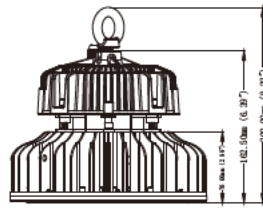

LED Highbay Light

USHBCxxxWBR

Better solutions for a Led Highbay Light

- **IP65 water-proof**
- **AC100-277V 50/60Hz**
- **Easy Installation**
- **180lm/W**

Operating Temp.: 40°C~ +50°C   **Storage Temp.:** 40°C~ +80°C

Options

Power Sosen Driver	Color 3000K 4000K 5000K 5700K	Beam Angle 90°

Application

Factories, Steel Mills, Steel Smelting Plants, Manufacturing Plants & Warehouses
Farms and Industrial Installations, sport Facilities & Workshops, Storage Facilities & Warehouses
Supermarkets & Department Stores, Showrooms, Design Centers & Galleries.

Specifications

Item	Power	Luminous Efficacy	Leds	CRI	Weight	Beam Angle
USHBC60WBR	60W	180lm/W	SMD 5050	> 70	1.82kg	90°
USHBC80WBR	80W	180lm/W	SMD 5050	> 70	2.27kg	90°
USHBC100WBR	100W	180lm/W	SMD 5050	> 70	2.27kg	90°
USHBC150WBR	150W	170lm/W	SMD 5050	> 70	2.57kg	90°
USHBC200WBR	200W	170lm/W	SMD 5050	> 70	3.0 kg	90°

Dimensions(mm)