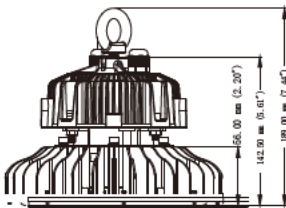

Dimensions(mm)