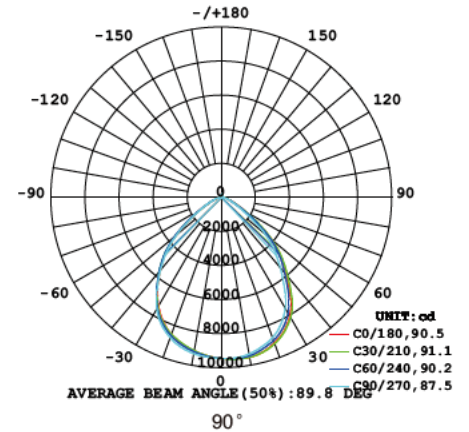

Photometry

Installation and use

Mounting Ring (Standard)

1

2

3

Power	D1
100W	10mm
150W	10mm
200W	12mm

Mounting U-Bracket

1

2

3

Power	D1	D2
100W	100mm	10mm
150W	100mm	10mm
200W	100mm	10mm

Packing Spec

Item	Box			Carton		
	Measurement(mm)	Gross weight	Pcs/box	Measurement(mm)	Gross weight	Pcs/box
60W/80W/100W	L248*W248*H213	2.40kg	1	/	/	/
150W	L248*W248*H243	2.80kg	1	/	/	/
200W	L278*W278*H243	3.20kg	1	/	/	/