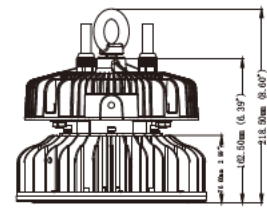

Options

Power Sosen Driver	Color 3000K 4000K 5000K 5700K	Beam Angle 90°
------------------------------	--------------------------------------------------	--------------------------

Application

Factories, Steel Mills, Steel Smelting Plants, Manufacturing Plants & Warehouses
 Farms and Industrial Installations, sport Facilities & Workshops, Storage Facilities & Warehouses
 Supermarkets & Department Stores, Showrooms, Design Centers & Galleries.

Specifications

Item	Power	Luminous Efficacy	Leds	CRI	Weight	Beam Angle
USHBC60WBR	60W	180lm/W	SMD 5050	> 70	1.82kg	90°
USHBC80WBR	80W	180lm/W	SMD 5050	> 70	2.27kg	90°
USHBC100WBR	100W	180lm/W	SMD 5050	> 70	2.27kg	90°
USHBC150WBR	150W	170lm/W	SMD 5050	> 70	2.57kg	90°
USHBC200WBR	200W	170lm/W	SMD 5050	> 70	3.0 kg	90°

Dimensions(mm)

60W/80W/100W

150W

200W

USHBCxxxWBR

LED Highbay Lights

Model Options

Ring for Hook and Chain