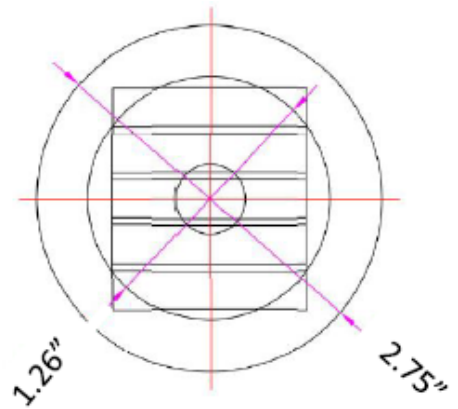

SPECIFICATIONS AND FEATURES

Solar In-Ground Light

Product Type	2" Round Solar Pathway Light
uSaveLED Model Number	USIG2SR
Price	\$49.00
Technology	Pseudocapacitor
Full Sun Charge Time	3 Hours
Overcast Charge Time	8 Hours
Discharge Time	Up to 16 Hours
Voltage/Bonding Requirements	2.3V/No Bonding
Snowplowable	No
Housing Material.....	Stainless Steel
Lens Material.....	Polycarbonate
Seal Rating.....	IP68
Compressive Strength.....	24,517N/5,516LBF
Operating Temperature	-40°F to +158°F
LED Direction	Single
Number of LEDs.....	1
Activation.....	Dusk to Dawn
Color Options.....	White, Red, Green, Blue, Yellow
Function Options.....	Steady, Slow Flash, Fast Flash
Warranty.....	3yr
Certifications.....	CE