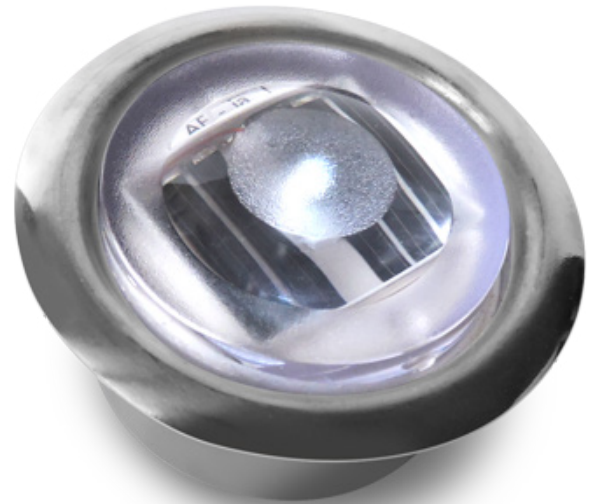

SPECIFICATIONS AND FEATURES

Solar In-Ground Light

Product Type	2" Round Solar Pathway Light
uSaveLED Model Number	USIG2SR
Price	\$49.00
Technology	Pseudocapacitor
Full Sun Charge Time	3 Hours
Overcast Charge Time	8 Hours
Discharge Time	Up to 16 Hours
Voltage/Bonding Requirements	2.3V/No Bonding
Snowplowable	No
Housing Material.....	Stainless Steel
Lens Material.....	Polycarbonate
Seal Rating.....	IP68
Compressive Strength.....	24,517N/5,516LBF
Operating Temperature	-40°F to +158°F
LED Direction	Single
Number of LEDs.....	1
Activation.....	Dusk to Dawn
Color Options.....	White, Red, Green, Blue, Yellow
Function Options.....	Steady, Slow Flash, Fast Flash
Warranty.....	3yr
Certifications.....	CE

Dimensions shown include SSTL SUS case

This Wireless Solar Light offers years of maintenance free, cost free service and add ambience and safety to outdoor areas. Perfect for pathways, neighborhoods, shopping centers, courtyards, parks and much more.