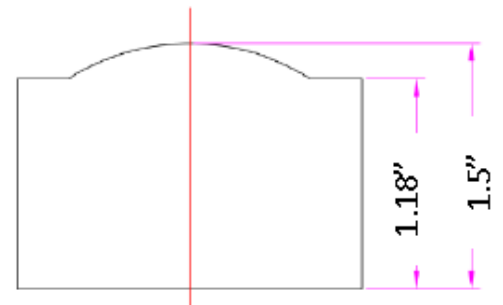

SPECIFICATIONS AND FEATURES

Solar In-Ground Light

Product Type	2" Round Solar Pathway Light
uSaveLED Model Number	USIG2SR
Price	\$49.00
Technology	Pseudocapacitor
Full Sun Charge Time	3 Hours
Overcast Charge Time	8 Hours
Discharge Time	Up to 16 Hours
Voltage/Bonding Requirements	2.3V/No Bonding
Snowplowable	No
Housing Material.....	Stainless Steel
Lens Material.....	Polycarbonate
Seal Rating.....	IP68
Compressive Strength.....	24,517N/5,516LBF
Operating Temperature	-40°F to +158°F
LED Direction	Single
Number of LEDs.....	1
Activation.....	Dusk to Dawn
Color Options.....	White, Red, Green, Blue, Yellow
Function Options.....	Steady, Slow Flash, Fast Flash
Warranty.....	3yr
Certifications.....	CE