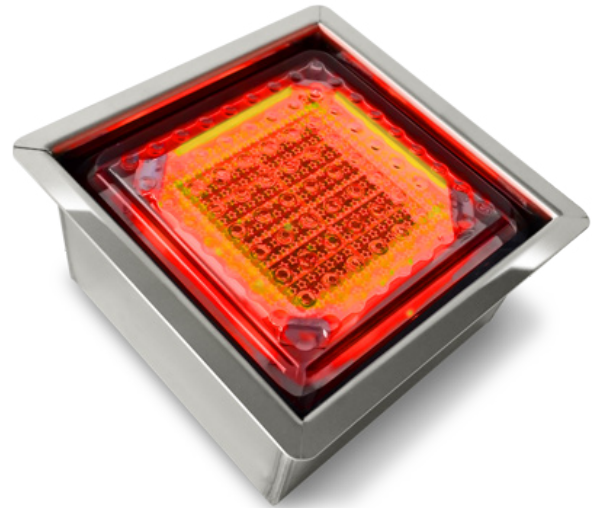

SPECIFICATIONS AND FEATURES

Solar In-Ground Light

Product Type	4"x4" Solar Lighted Paver
uSaveLED Model Number	USIG4x4SR
Price	\$199.00
Technology	Pseudocapacitor
Full Sun Charge Time	3 Hours
Overcast Charge Time	8 Hours
Discharge Time	Up to 16 Hours
Voltage/Bonding Requirements	2.3V/No Bonding
Snowplowable	No
Housing Material.....	Stainless Steel
Lens Material.....	Polycarbonate
Seal Rating.....	IP68
Compressive Strength.....	69,872N/15,721LBF
Operating Temperature	-40°F to +158°F
LED Direction.....	Single
Number of LEDs.....	4
Activation.....	Dusk to Dawn
Color Options.....	RGB, White, Red, Green, Blue, Yellow, or Amber
Function Options.....	RGB, Steady, Slow Flash, or Fast Flash
Warranty.....	3yr
Certifications.....	CE

This Wireless Solar Light offers years of maintenance free, cost free service and add ambience and safety to outdoor areas. Perfect for pathways, neighborhoods, shopping centers, courtyards, parks and much more.

Dimensions shown include SSSL SUS case

DISTRIBUTED BY: