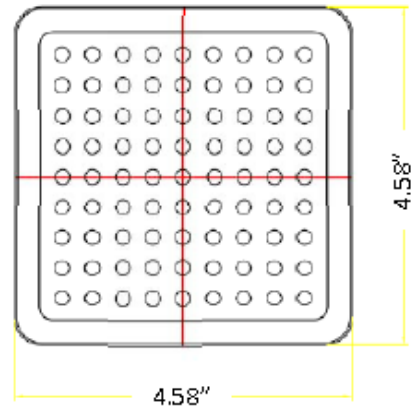

SPECIFICATIONS AND FEATURES

Solar In-Ground Light

Product Type	4"x4" Solar Lighted Paver
uSaveLED Model Number	USIG4x4SR
Price	\$199.00
Technology	Pseudocapacitor
Full Sun Charge Time	3 Hours
Overcast Charge Time	8 Hours
Discharge Time	Up to 16 Hours
Voltage/Bonding Requirements	2.3V/No Bonding
Snowplowable	No
Housing Material.....	Stainless Steel
Lens Material.....	Polycarbonate
Seal Rating.....	IP68
Compressive Strength.....	69,872N/15,721LBF
Operating Temperature	-40°F to +158°F
LED Direction.....	Single
Number of LEDs.....	4
Activation.....	Dusk to Dawn
Color Options.....	RGB, White, Red, Green, Blue, Yellow, or Amber
Function Options.....	RGB, Steady, Slow Flash, or Fast Flash
Warranty.....	3yr
Certifications.....	CE

Dimensions shown include SSSL SUS case

DISTRIBUTED BY: