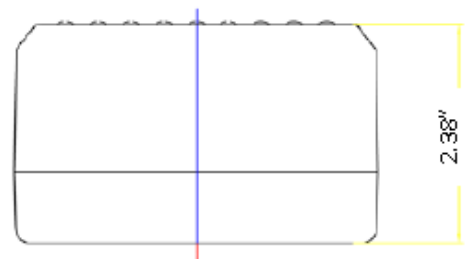

SPECIFICATIONS AND FEATURES

Solar In-Ground Light

Product Type	4"x4" Solar Lighted Paver
uSaveLED Model Number	USIG4x4SR
Price	\$199.00
Technology	Pseudocapacitor
Full Sun Charge Time	3 Hours
Overcast Charge Time	8 Hours
Discharge Time	Up to 16 Hours
Voltage/Bonding Requirements	2.3V/No Bonding
Snowplowable	No
Housing Material.....	Stainless Steel
Lens Material.....	Polycarbonate
Seal Rating.....	IP68
Compressive Strength.....	69,872N/15,721LBF
Operating Temperature	-40°F to +158°F
LED Direction.....	Single
Number of LEDs.....	4
Activation.....	Dusk to Dawn
Color Options.....	RGB, White, Red, Green, Blue, Yellow, or Amber
Function Options.....	RGB, Steady, Slow Flash, or Fast Flash
Warranty.....	3yr
Certifications.....	CE

Dimensions shown include SSSL SUS case

DISTRIBUTED BY: