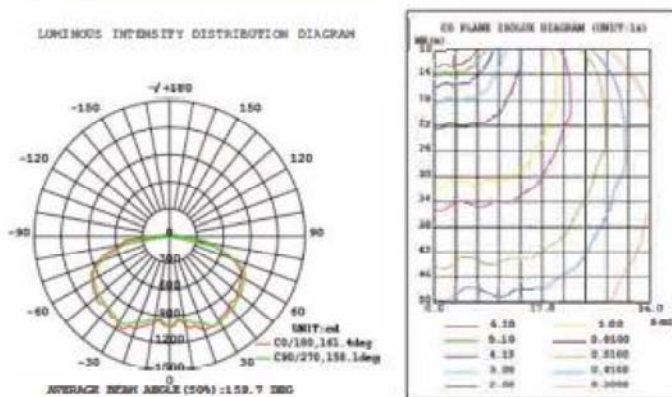

45W 65W LED Slim Canopy Light

Product description

- Philips Lumileds LED, high luminous efficiency and long working life.
- Suitable for Wet location, IP65.
- Input AC100-277V, DLC approved.
- Complete surface mount, 3/4 inch pendant conduit.
- Optional motion sensor.
- DLC 4.1

Item number(s)

USLB45WWM-HO
USLB70WWM-HO

Light Distribution Curve

Structure Features

Technical Parameters

Power	Input Voltage	PF	CRI	Luminous Flux
45W	100~277V	>0.95	Ra>80	5300 Lm
65W	100~277V	>0.95	Ra>80	7800 Lm
Protection Level	Lighting Angle	Working Life	LED Chips	
Wet Location/IP65	160°	>50000 hrs	Philips	